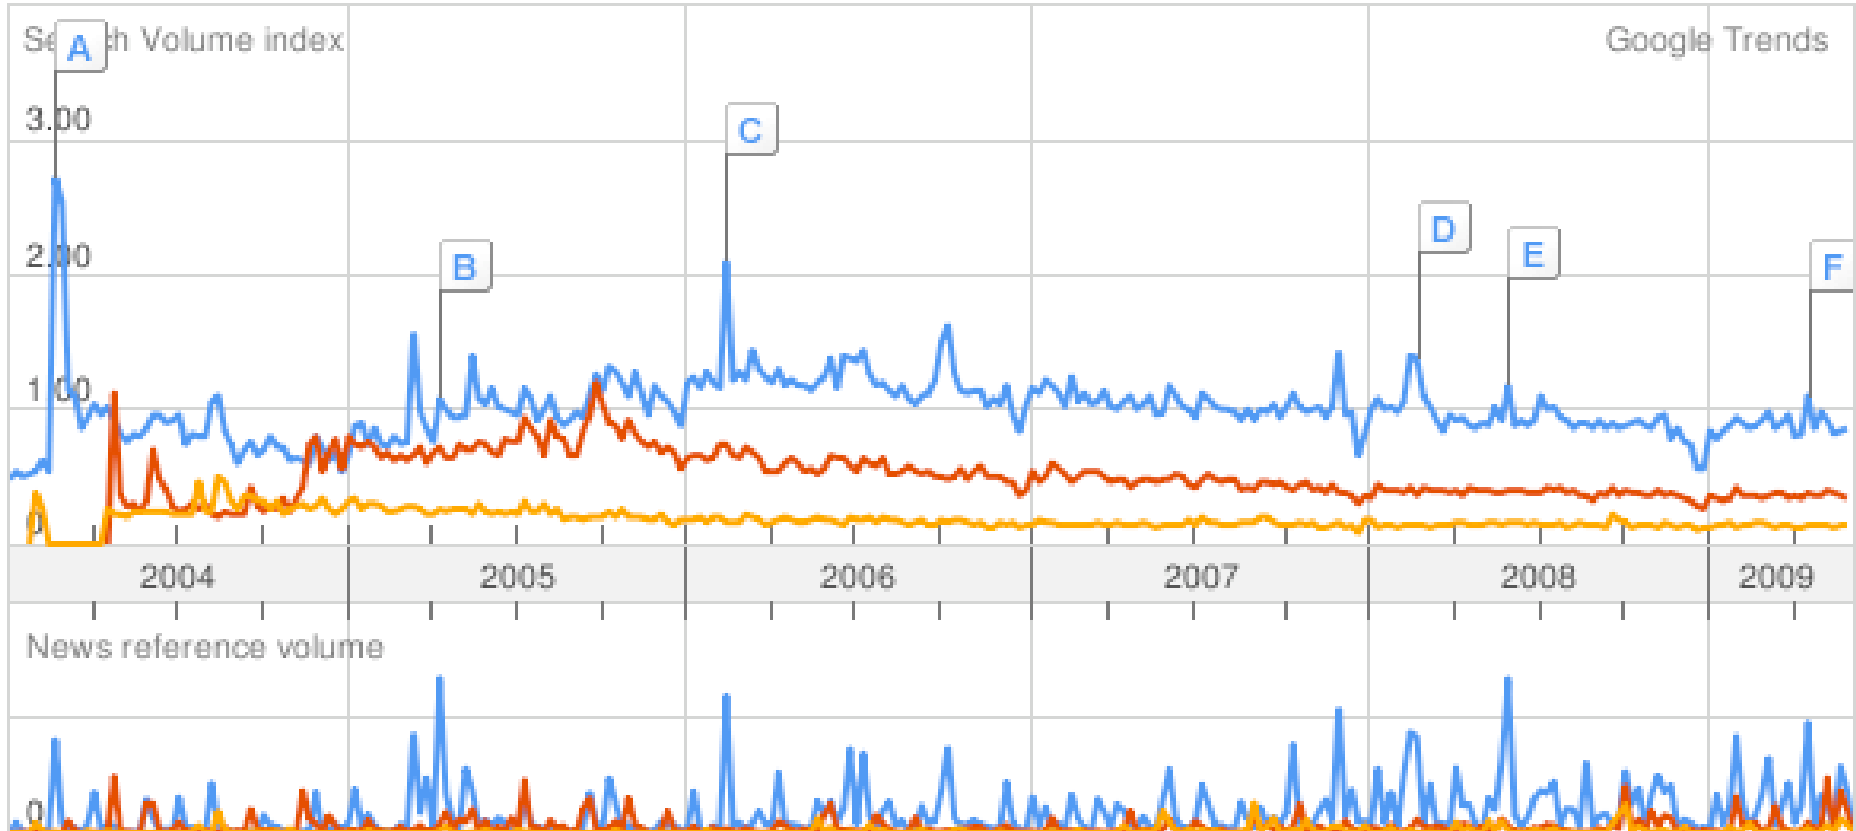

MAINTENANCE THERAPY IN ADVANCED LUNG CANCER

avastin

1.00

tarceva

0.48

alimta

0.18